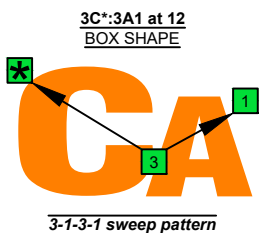

C
 pentatonic
 major scale
CAGED
BASS
 box shapes
 3-1-3-1
 sweep patterns
 4-string bass
 Low E - EADG

www.cagedoctaves.com

Zon Brookes

CAGED4BASS (4-string bass : Low E - EADG) C pentatonic major scale - 3C*:3A1 box shape at 12 (3-1-3-1 sweep pattern)

CAGED4BASS (4-string bass : Low E - EADG) C pentatonic major scale ENTIRE FINGERBOARD NOTE NAMES - 3C*:3A1 box shape at 12 (3-1-3-1 sweep pattern)

CAGED4BASS (4-string bass : Low E - EADG) C pentatonic major scale ENTIRE FINGERBOARD INTERVALS - 3C*:3A1 box shape at 12 (3-1-3-1 sweep pattern)