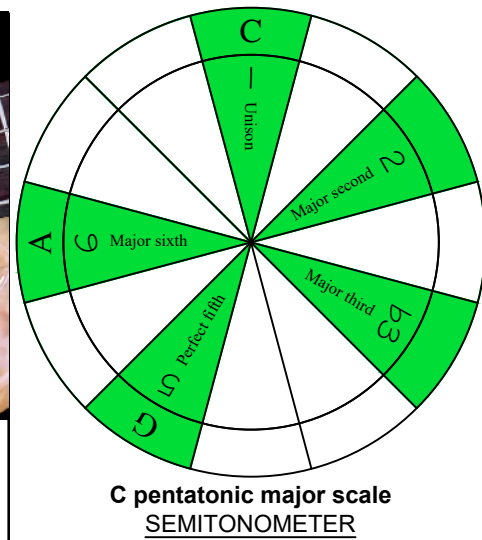

C
 pentatonic
 major scale
CAGED
BASS
 box shapes
 3-1-3-1
 sweep patterns
 4-string bass
 Low E - EADG

www.cagedoctaves.com

Zon Brookes

CAGED4BASS (4-string bass : Low E - EADG) C pentatonic major scale - 3C*:3A1 box shape at 12 (3-1-3-1 sweep pattern)

CAGED4BASS (4-string bass : Low E - EADG) C pentatonic major scale ENTIRE FINGERBOARD NOTE NAMES - 3C*:3A1 box shape at 12 (3-1-3-1 sweep pattern)

CAGED4BASS (4-string bass : Low E - EADG) C pentatonic major scale ENTIRE FINGERBOARD INTERVALS - 3C*:3A1 box shape at 12 (3-1-3-1 sweep pattern)