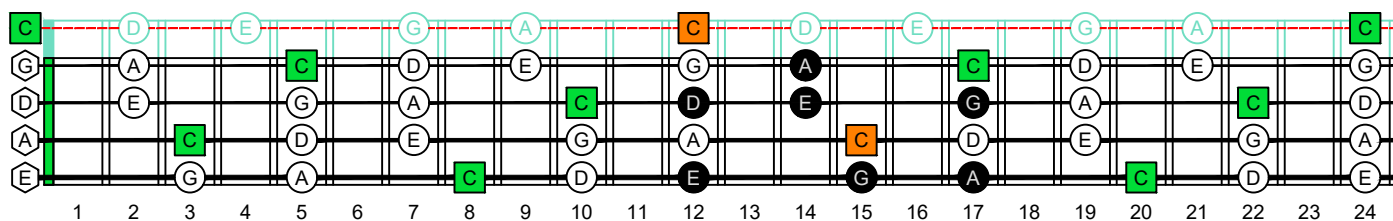

C
 pentatonic
 major scale
CAGED
BASS
 box shapes
 3-1-3-1
 sweep patterns
 4-string bass
 Low E - EADG

www.cagedoctaves.com

Zon Brookes

CAGED4BASS (4-string bass : Low E - EADG) C pentatonic major scale - 3C*:3A1 box shape at 12 (3-1-3-1 sweep pattern)

CAGED4BASS (4-string bass : Low E - EADG) C pentatonic major scale ENTIRE FINGERBOARD NOTE NAMES - 3C*:3A1 box shape at 12 (3-1-3-1 sweep pattern)

CAGED4BASS (4-string bass : Low E - EADG) C pentatonic major scale ENTIRE FINGERBOARD INTERVALS - 3C*:3A1 box shape at 12 (3-1-3-1 sweep pattern)