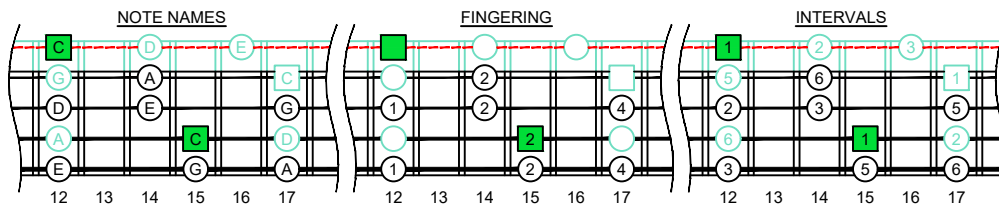

C
 pentatonic
 major scale
CAGED
BASS
 box shapes
 3-1-3-1
 sweep patterns
 4-string bass
 Low E - EADG

www.cagedoctaves.com

Zon Brookes

CAGED4BASS (4-string bass : Low E - EADG) C pentatonic major scale - 3C*:3A1 box shape at 12 (3-1-3-1 sweep pattern)

CAGED4BASS (4-string bass : Low E - EADG) C pentatonic major scale ENTIRE FINGERBOARD NOTE NAMES - 3C*:3A1 box shape at 12 (3-1-3-1 sweep pattern)

CAGED4BASS (4-string bass : Low E - EADG) C pentatonic major scale ENTIRE FINGERBOARD INTERVALS - 3C*:3A1 box shape at 12 (3-1-3-1 sweep pattern)